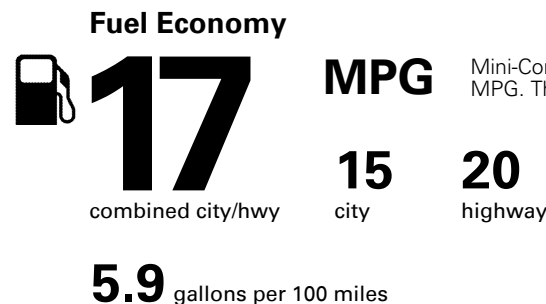

FOR THIS VEHICLE: FINAL ASSEMBLY POINT: STUTTGART, GERMANY
COUNTRY OF ORIGIN: ENGINE: GERMANY TRANSMISSION: GERMANY

EPA DOT Fuel Economy and Environment

Gasoline Vehicle

Mini-Compact Cars range from 13 to 31 MPG. The best vehicle rates 141 MPG.

You spend **\$6,750** more in fuel costs over 5 years compared to the average new vehicle.

Annual fuel cost **\$2,850**

Fuel Economy & Greenhouse Gas Rating (tailpipe only) Smog Rating (tailpipe only)

This vehicle emits 517 grams CO₂ per mile. The best emits 0 grams per mile (tailpipe only). Producing and distributing fuel also create emissions; learn more at fuelconomy.gov.